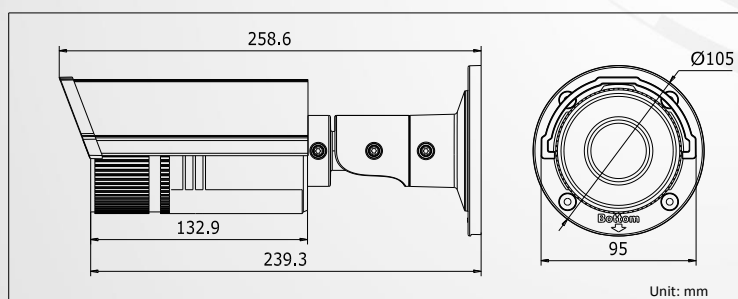

## DS-2CD2622FWD-I(Z)(S) 2MP WDR Vari-focal Bullet Network Camera

- 1/2.8" Progressive Scan CMOS
- Up to 2 megapixel resolution
- 120dB WDR
- 3D DNR
- Motorized lens 2.8-12mm (-Z)
- Up to 30 meters IR range
- Built-in Micro SD/SDHC/SDXC card slot, up to 128 GB
- Audio/alarm I/O (-S)
- Mobile Monitoring via EZVIZ P2P or iVMS-4500
- 12V DC±25% & PoE(802.3af Class3)
- Support H.264+
- IP67